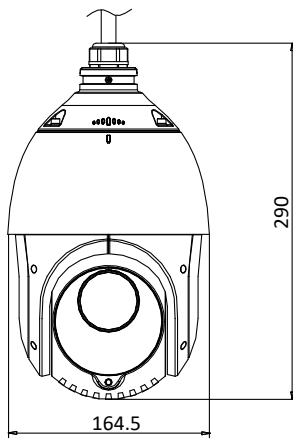

Order Model

DS-2DE4215IW-DE, 12 VDC & PoE+ (802.3at, class4)

Dimensions

Unit: mm