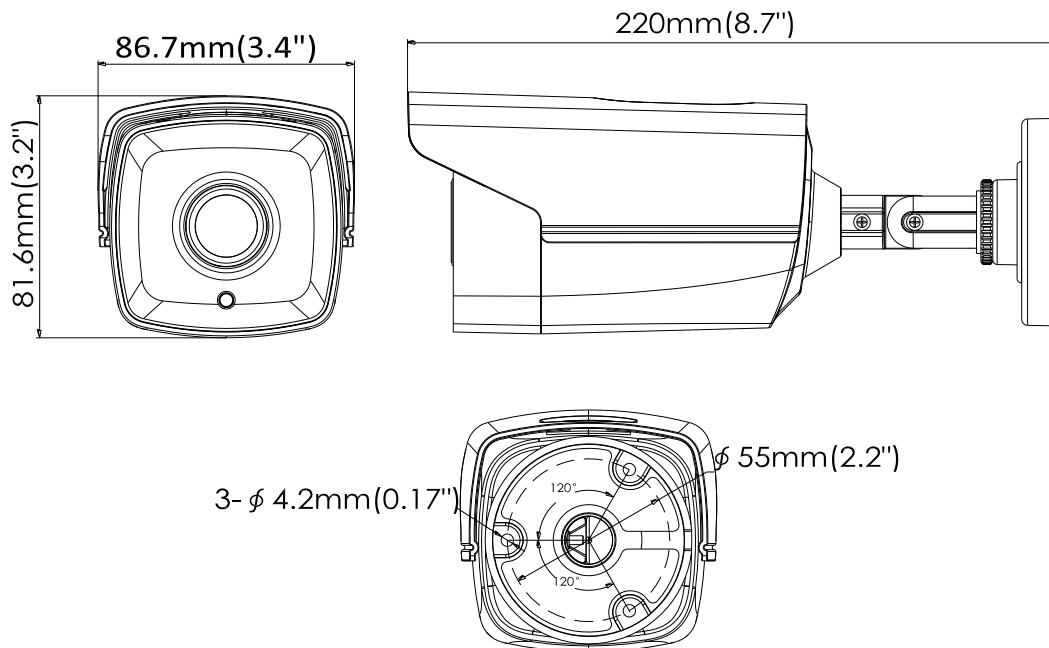

DS-2CE16D0T-IT3 HD1080P EXIR Bullet Camera

Key Features

- 2 Megapixel high-performance CMOS
- Analog HD output, up to 1080P resolution
- True Day/Night, Smart IR
- EXIR technology, up to 40m IR distance
- IP66 weatherproof

Specifications

Camera	
Image Sensor	2MP CMOS Image Sensor
Signal System	PAL/NTSC
Effective Pixels	1920(H)*1080(V)
Min. illumination	0.01 Lux @ (F1.2,AGC ON),0 Lux with IR
Shutter Time	1/25(1/30)s to 1/50,000s
Lens	3.6mm (2.8mm, 6mm, 8mm, 12mm, 16mm optional)
	Angle of View: 103°(2.8mm), 82.2°(3.6mm), 54°(6mm), 37.7°(8mm), 24.2°(3.6mm), 18.8°(6mm)
Lens Mount	M12
Day & Night	ICR
Angle Adjustment	Pan: 0 - 360°, Tilt: 0 - 180°, Rotation: 0 - 360°
Synchronization	Internal synchronization
Video Frame Rate	1080p@25fps/1080p@30fps
HD Video Output	1 Analog HD output
S/N Ratio	>62dB
General	
Operating Conditions	-40 °C – 60 °C (-40 °F – 140 °F), Humidity 90% or less (non-condensing)
Power Supply	12 VDC ± 15%
Power Consumption	Max. 4W
Protection Level	IP66
IR Range	Up to 40m
Dimensions	86.22×82.05×220.13mm(3.39"×3.23"×8.67")
Weight	430 g (0.95 lbs)

Order Models

DS-2CE16D0T-IT3

Dimensions

Accessories

DS-1280ZI-XS
Junction box

DS-1H18
Video Balun

X41T
Camera Tester

Distributed by