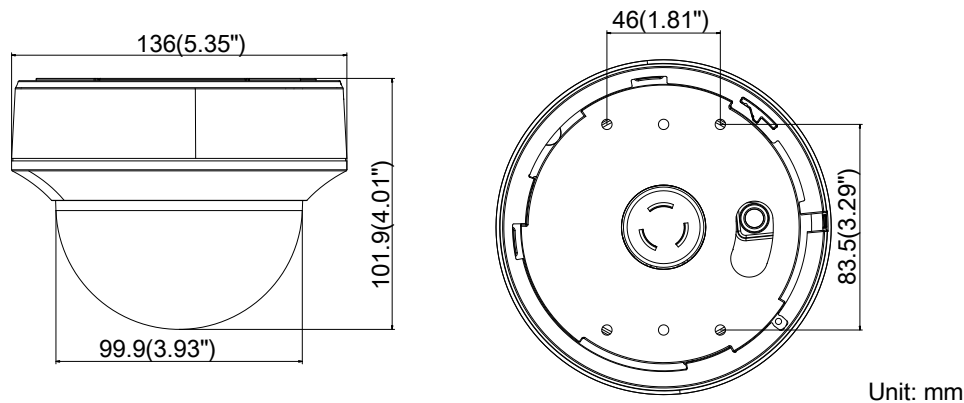

Specifications

| Camera | |
|----------------------|---|
| Image Sensor | 3MP CMOS Image Sensor |
| Effective Pixels | 2052(H)*1536(V) |
| Min. illumination | 0.01 Lux @ (F1.2,AGC ON),0 Lux with IR |
| Shutter Time | 1/25s to 1/50,000s |
| Lens | Motorized VF lens; 2.8 - 12 mm @ F1.2 |
| Lens Mount | φ14 |
| Day & Night | ICR |
| Angle Adjustment | Pan: 0° - 355°; Tilt:0° - 75°; Rotate: 0° - 355° |
| Synchronization | Internal Synchronization |
| WDR | 120dB |
| Video Frame Rate | 1920×1536@18fps |
| HD Video Output | 1 Analog HD output |
| S/N Ratio | > 62dB |
| Menu | |
| AGC | Support |
| D/N Mode | Color/BW/SMART |
| White Balance | ATW/ MWB |
| BLC | Support |
| Functions | Wide Dynamic Range, Digital noise reduction, Mirror, SMART IR |
| General | |
| Operating Conditions | -40 °C – 60 °C (-40 °F – 140 °F), Humidity 90% or less (non-condensing) |
| Power Supply | 12 VDC ± 15%; -A: 12 VDC ± 15% 24 VAC ± 15% |
| Power Consumption | Max. 4.5W; -A: Max. 6.5W |
| Protection Level | IP65 |
| IR Range | Up to 30m |
| Communication | Up the coax, Protocol: HIKVISION-C (TVI output) |
| Dimensions | Φ136mm×102mm (Φ5.35"×4.02") |
| Weight | Approx. 600g (1.32lb) |

Order Models

DS-2CE56F7T-ITZ, DS-2CE56F7T-AITZ

Dimensions

Accessories

DS-1275ZJ

Vertical Pole Mount

DS-1273ZJ-130

Wall Mounting