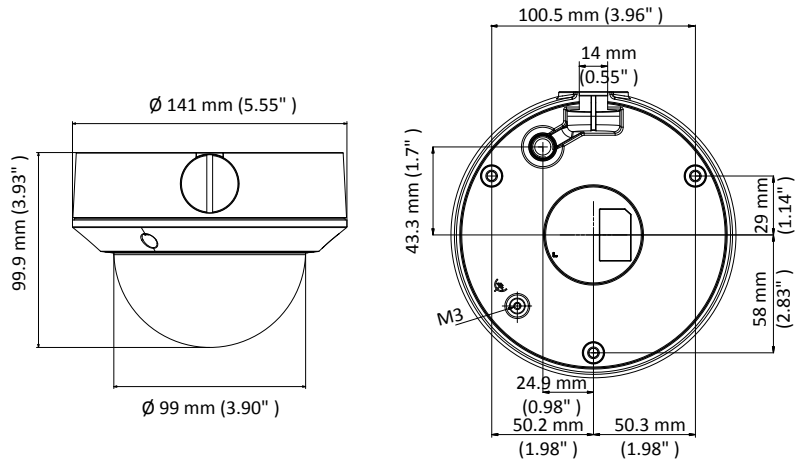

DS-2CE5AD0T-VPIT3F 2 MP Vandal Proof VF Dome Camera

Key Features

- 2 megapixel high performance COMS
- 1920 × 1080 resolution
- 2.8 mm to 12 mm vari-focal lens
- EXIR 2.0, smart IR, up to 40 m IR distance
- 4 in 1 video output (switchable TVI/AHD/CVI/CVBS)
- IP67, IK10
- Up the coax (HIKVISION-C)

Specifications

Camera	
Image Sensor	2.0 megapixel progressive scan CMOS
Signal System	PAL/NTSC
Frame Rate	PAL: 1080p@25fps NTSC: 1080p@30fps
Resolution	1920 (H) × 1080 (V)
Min. illumination	Color: 0.01 Lux@(F1.2, AGC ON), 0 Lux with IR
Shutter Time	PAL: 1/25 s to 1/50, 000 s NTSC: 1/30 s to 1/50, 000 s
Lens	2.8 mm to 12 mm vari-focal lens
Horizontal Field of View	102.25 ° to 32 °
Lens Mount	Φ14
Day & Night	IR cut filter
Angle Adjustment	Pan: 0° to 355°, Tilt: 0° to 70°, Rotation: 0° to 355°
Synchronization	Internal synchronization
Menu	
AGC	Low/middle/high
Day/Night Mode	Smart/color/BW(Black and White)
Backlight Compensation	Yes
DWDR	Yes
Language	English
Functions	Brightness, Sharpness, DNR, Mirror
Interface	
Video Output	1 HD analog output
Switch Button	TVI/AHD/CVI/CVBS
General	
Operating Conditions	-40 °C to 60 °C (-40 °F to 140 °F), Humidity 90% or less (non-condensation)
Power Supply	12 VDC ±25%
Power Consumption	Max. 4 W
Protection Level	IP67, IK10
Material	Metal
IR Range	Up to 40 m
Communication	Up the coax, Protocol: HIKVISION-C (TVI output)
Dimensions	∅ 141 mm × 99.9 mm (∅ 5.55" × 3.93")
Weight	Approx. 800 g (1.76 lb.)

Order Models

DS-2CE5AD0T-VPIT3F

Dimension

Accessory

DS-1273ZJ-135
Wall Mount

DS-1275ZJ-SUS
Vertical Pole Mount

DS-1276ZJ-SUS
Corner Mount

DS-1271ZJ-135
Pendant Mount