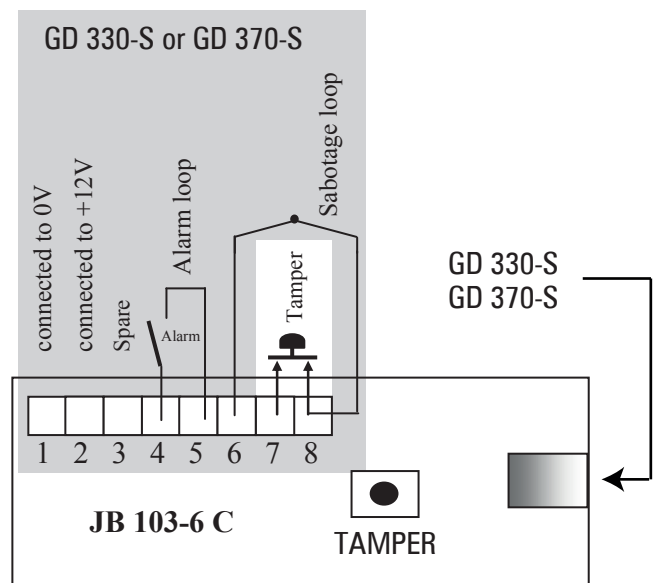

**JB 102 General purpose junction box with 12 terminals and opening protection contact**

**JB 102-R General purpose junction box with 12 terminals and opening protection contact**

**JB 103-4 Junction box with modular contact for GD 335-S, opening protection contact**

**JB 103-6 Junction box with modular contact for GD 330-S and GD 370-S, opening protection contact**

We reserve the right to changes without notice.