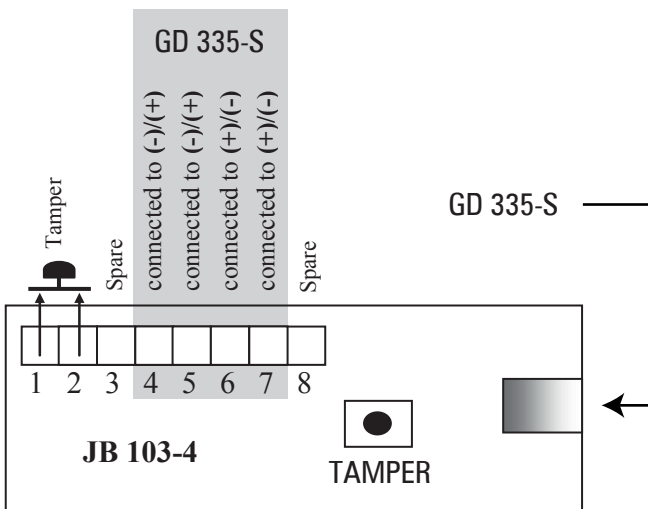

**JB 102 General purpose junction box with 12 terminals and opening protection contact**

**JB 102-R General purpose junction box with 12 terminals and opening protection contact**

**JB 103-4 Junction box with modular contact for GD 335-S, opening protection contact**

**JB 103-6 Junction box with modular contact for GD 330-S and GD 370-S, opening protection contact**

We reserve the right to changes without notice.