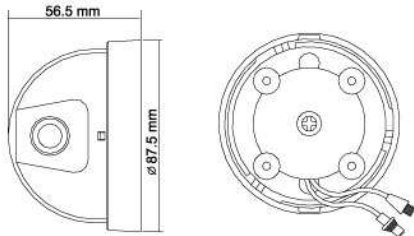

Mini Dome Camera

Features :

- Sony Super HAD CCD sensor
- Built-in Board Lens 3.6 mm
- DC voltage

Model No.	YK-2311	YK-2315	YK-3341	YK-3343
Image Device	1/3" Color Sony Super HAD	1/3" Color Sony Super HAD (Hi-Res.)	1/3" B/W Sony Super HAD	1/3" B/W Sony Super HAD (Hi-Res.)
Picture Elements	NTSC:510x492, PAL:500x582	NTSC:768x494, PAL:752x582	EIA:510x492, CCIR:500x582	EIA:768x494, CCIR:752x582
Resolution	380 TVL	470 TVL	420 TVL	600 TVL
Min. Illumination	0.2 Lux / F 2.0	0.4 Lux / F 2.0	0.1 Lux / F 2.0	0.2 Lux / F 2.0
S/N Ratio	More than 48dB			
Electronic Shutter	NTSC:1/60~1/100,000, PAL:1/50~1/110,000		EIA:1/60~1/100,000, CCIR:1/50~1/110,000	
Gamma	0.45			
Lens Furnished	Board Lens 3.6mm / F2.0 (option:2.5/4.3/6/8/12/16 mm)			
White Balance	Auto		-	
Gain Control	Auto			
Sync. System	Internal			
Video Output	1 Vp-p / 75 Ohms			
Audio Output	2 Vp-p / 50 Ohms (option)			
Power Supply	DC12V ± 10%			
Power Consumption	1.4W max.		1.3W max.	
Operating Temp.	-10°C ~ 50°C			

■ Series Model :

Model No.	Description
YK-2335	1/4" Color Sony Super HAD, 330 TVL, 0.5 Lux
YK-3363	1/3" B/W CCD, 400 TVL, 0.3 Lux