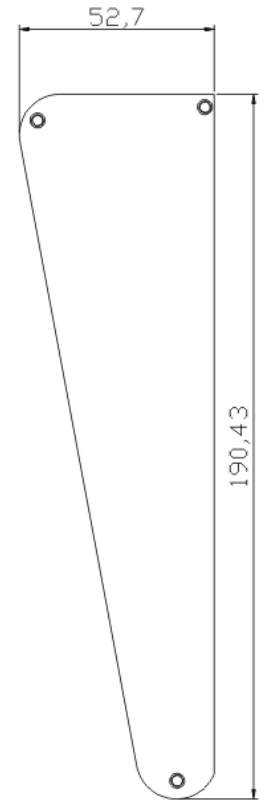

CONTROL KEYBOARD

MODEL: YK8332

FEATURES:

- Support CCTV system control
- Control every function of Dome cameras, P/T/Z Receivers on the control bus.
- Support total 127 devices on the control bus, included 127 Dome Cameras or Receivers.
- 3-axis joystick supports Auto Focus function.

SPECIFICATIONS *(Note: Design and specifications are subject to change without prior notice.)*

Power	12Volts DC		
Power consumption	2W		
Control signal	RS 485/RS232 Standard 9600 Baud		
Control Device	127 cameras		
Pan/Tilt control	Manual	Pan	Right / Left
		Tilt	Up / Down
	Auto	Pan	ON / OFF
Lens control	ZOOM		Tele / Wide
	FOCUS		Near / Far / Auto
	IRIS		ON / OFF / Auto
Camera control	Preset point		128
	Camera setup		Available
Dimension	296x190.43x52.7mm (W x D x H)		
O.P Temperature	0°~40°C		
Weight	1.5 Kg		