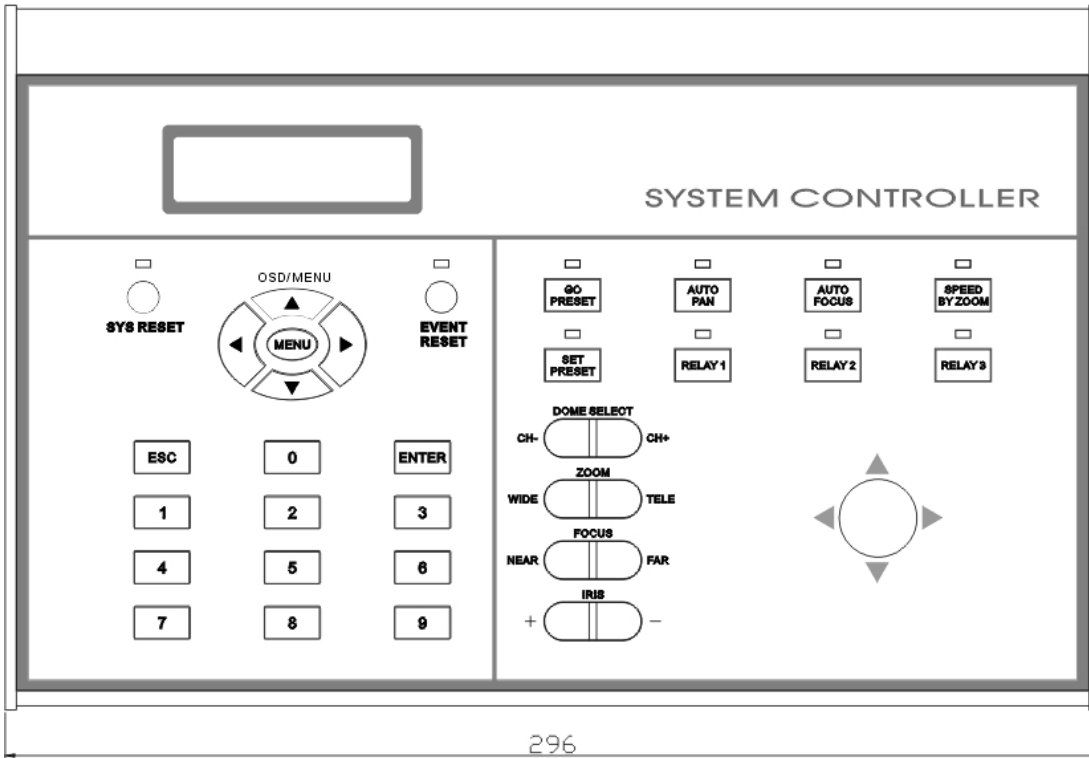

CONTROL KEYBOARD

MODEL: YK8332

FEATURES:

- Support CCTV system control
- Control every function of Dome cameras, P/T/Z Receivers on the control bus.
- Support total 127 devices on the control bus, included 127 Dome Cameras or Receivers.
- 3-axis joystick supports Auto Focus function.

SPECIFICATIONS *(Note: Design and specifications are subject to change without prior notice.)*

Power	12Volts DC		
Power consumption	2W		
Control signal	RS 485/RS232 Standard 9600 Baud		
Control Device	127 cameras		
Pan/Tilt control	Manual	Pan	Right / Left
		Tilt	Up / Down
	Auto	Pan	ON / OFF
Lens control	ZOOM		Tele / Wide
	FOCUS		Near / Far / Auto
	IRIS		ON / OFF / Auto
Camera control	Preset point		128
	Camera setup		Available
Dimension	296x190.43x52.7mm (W x D x H)		
O.P Temperature	0°~40°C		
Weight	1.5 Kg		